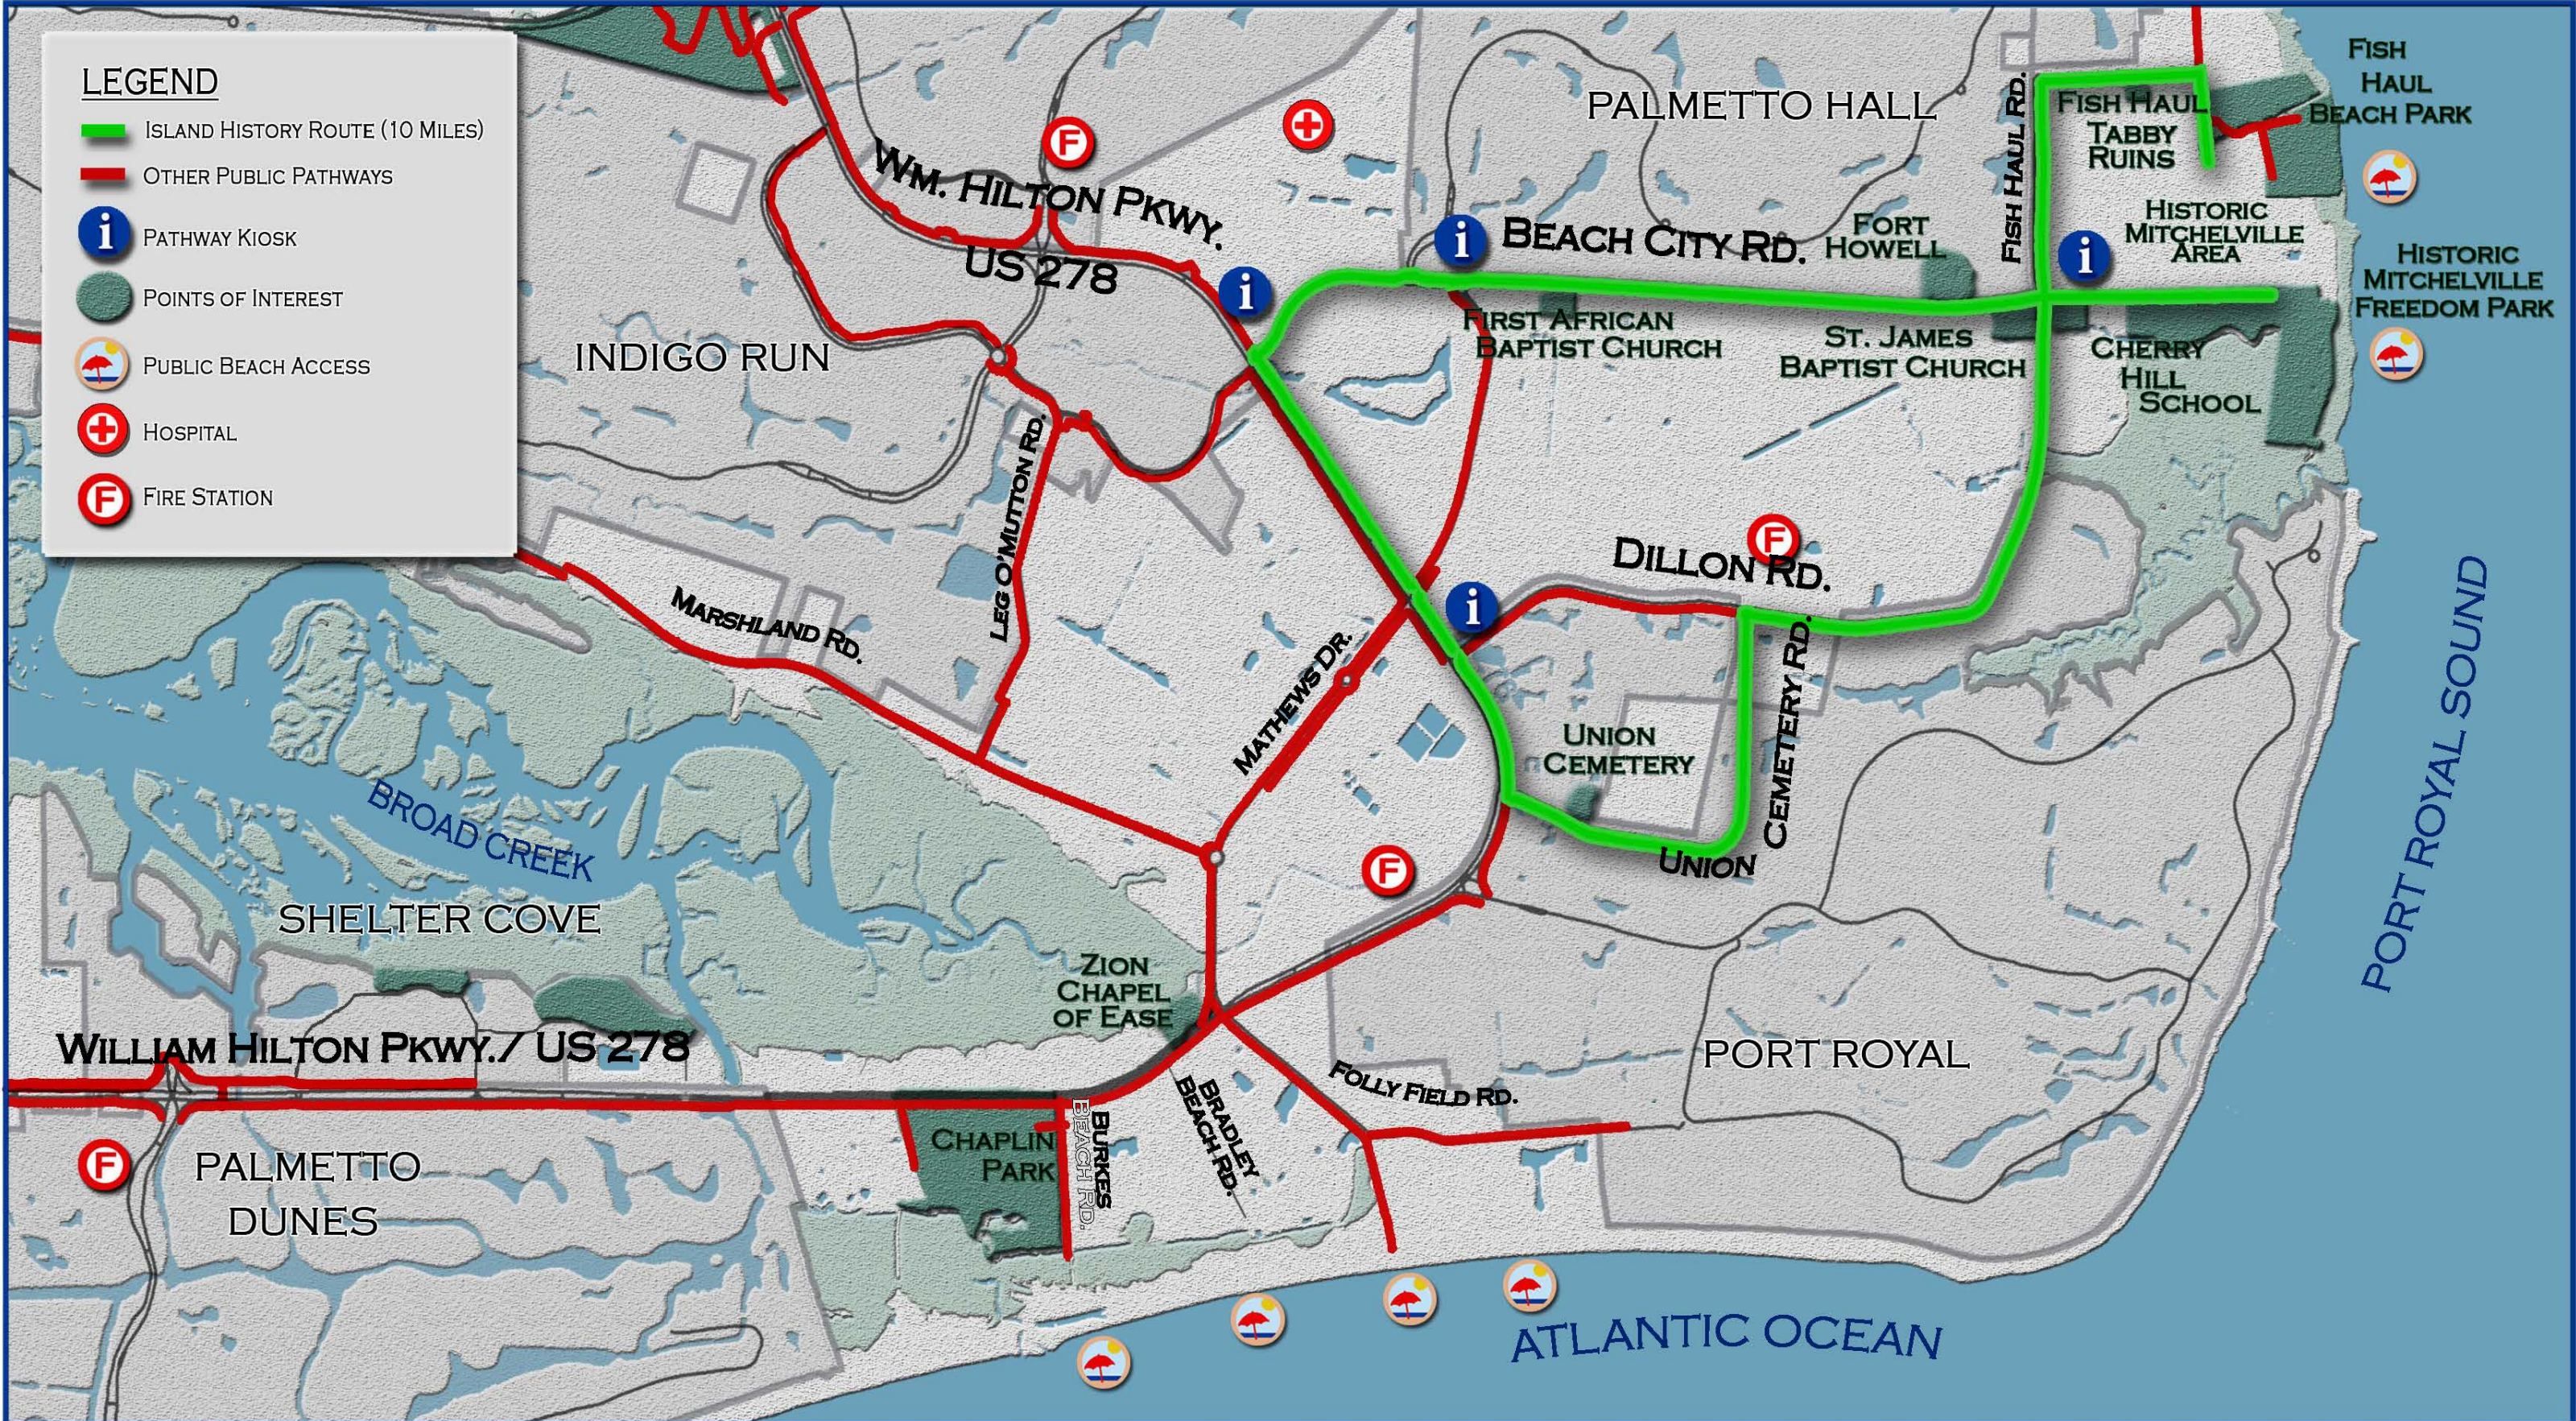

LEGEND

- ISLAND HISTORY ROUTE (10 MILES)
- OTHER PUBLIC PATHWAYS
- PATHWAY KIOSK
- POINTS OF INTEREST
- PUBLIC BEACH ACCESS
- HOSPITAL
- FIRE STATION

LOCATION MAP

ISLAND HISTORY PATHWAY ROUTE

TOWN OF HILTON HEAD ISLAND