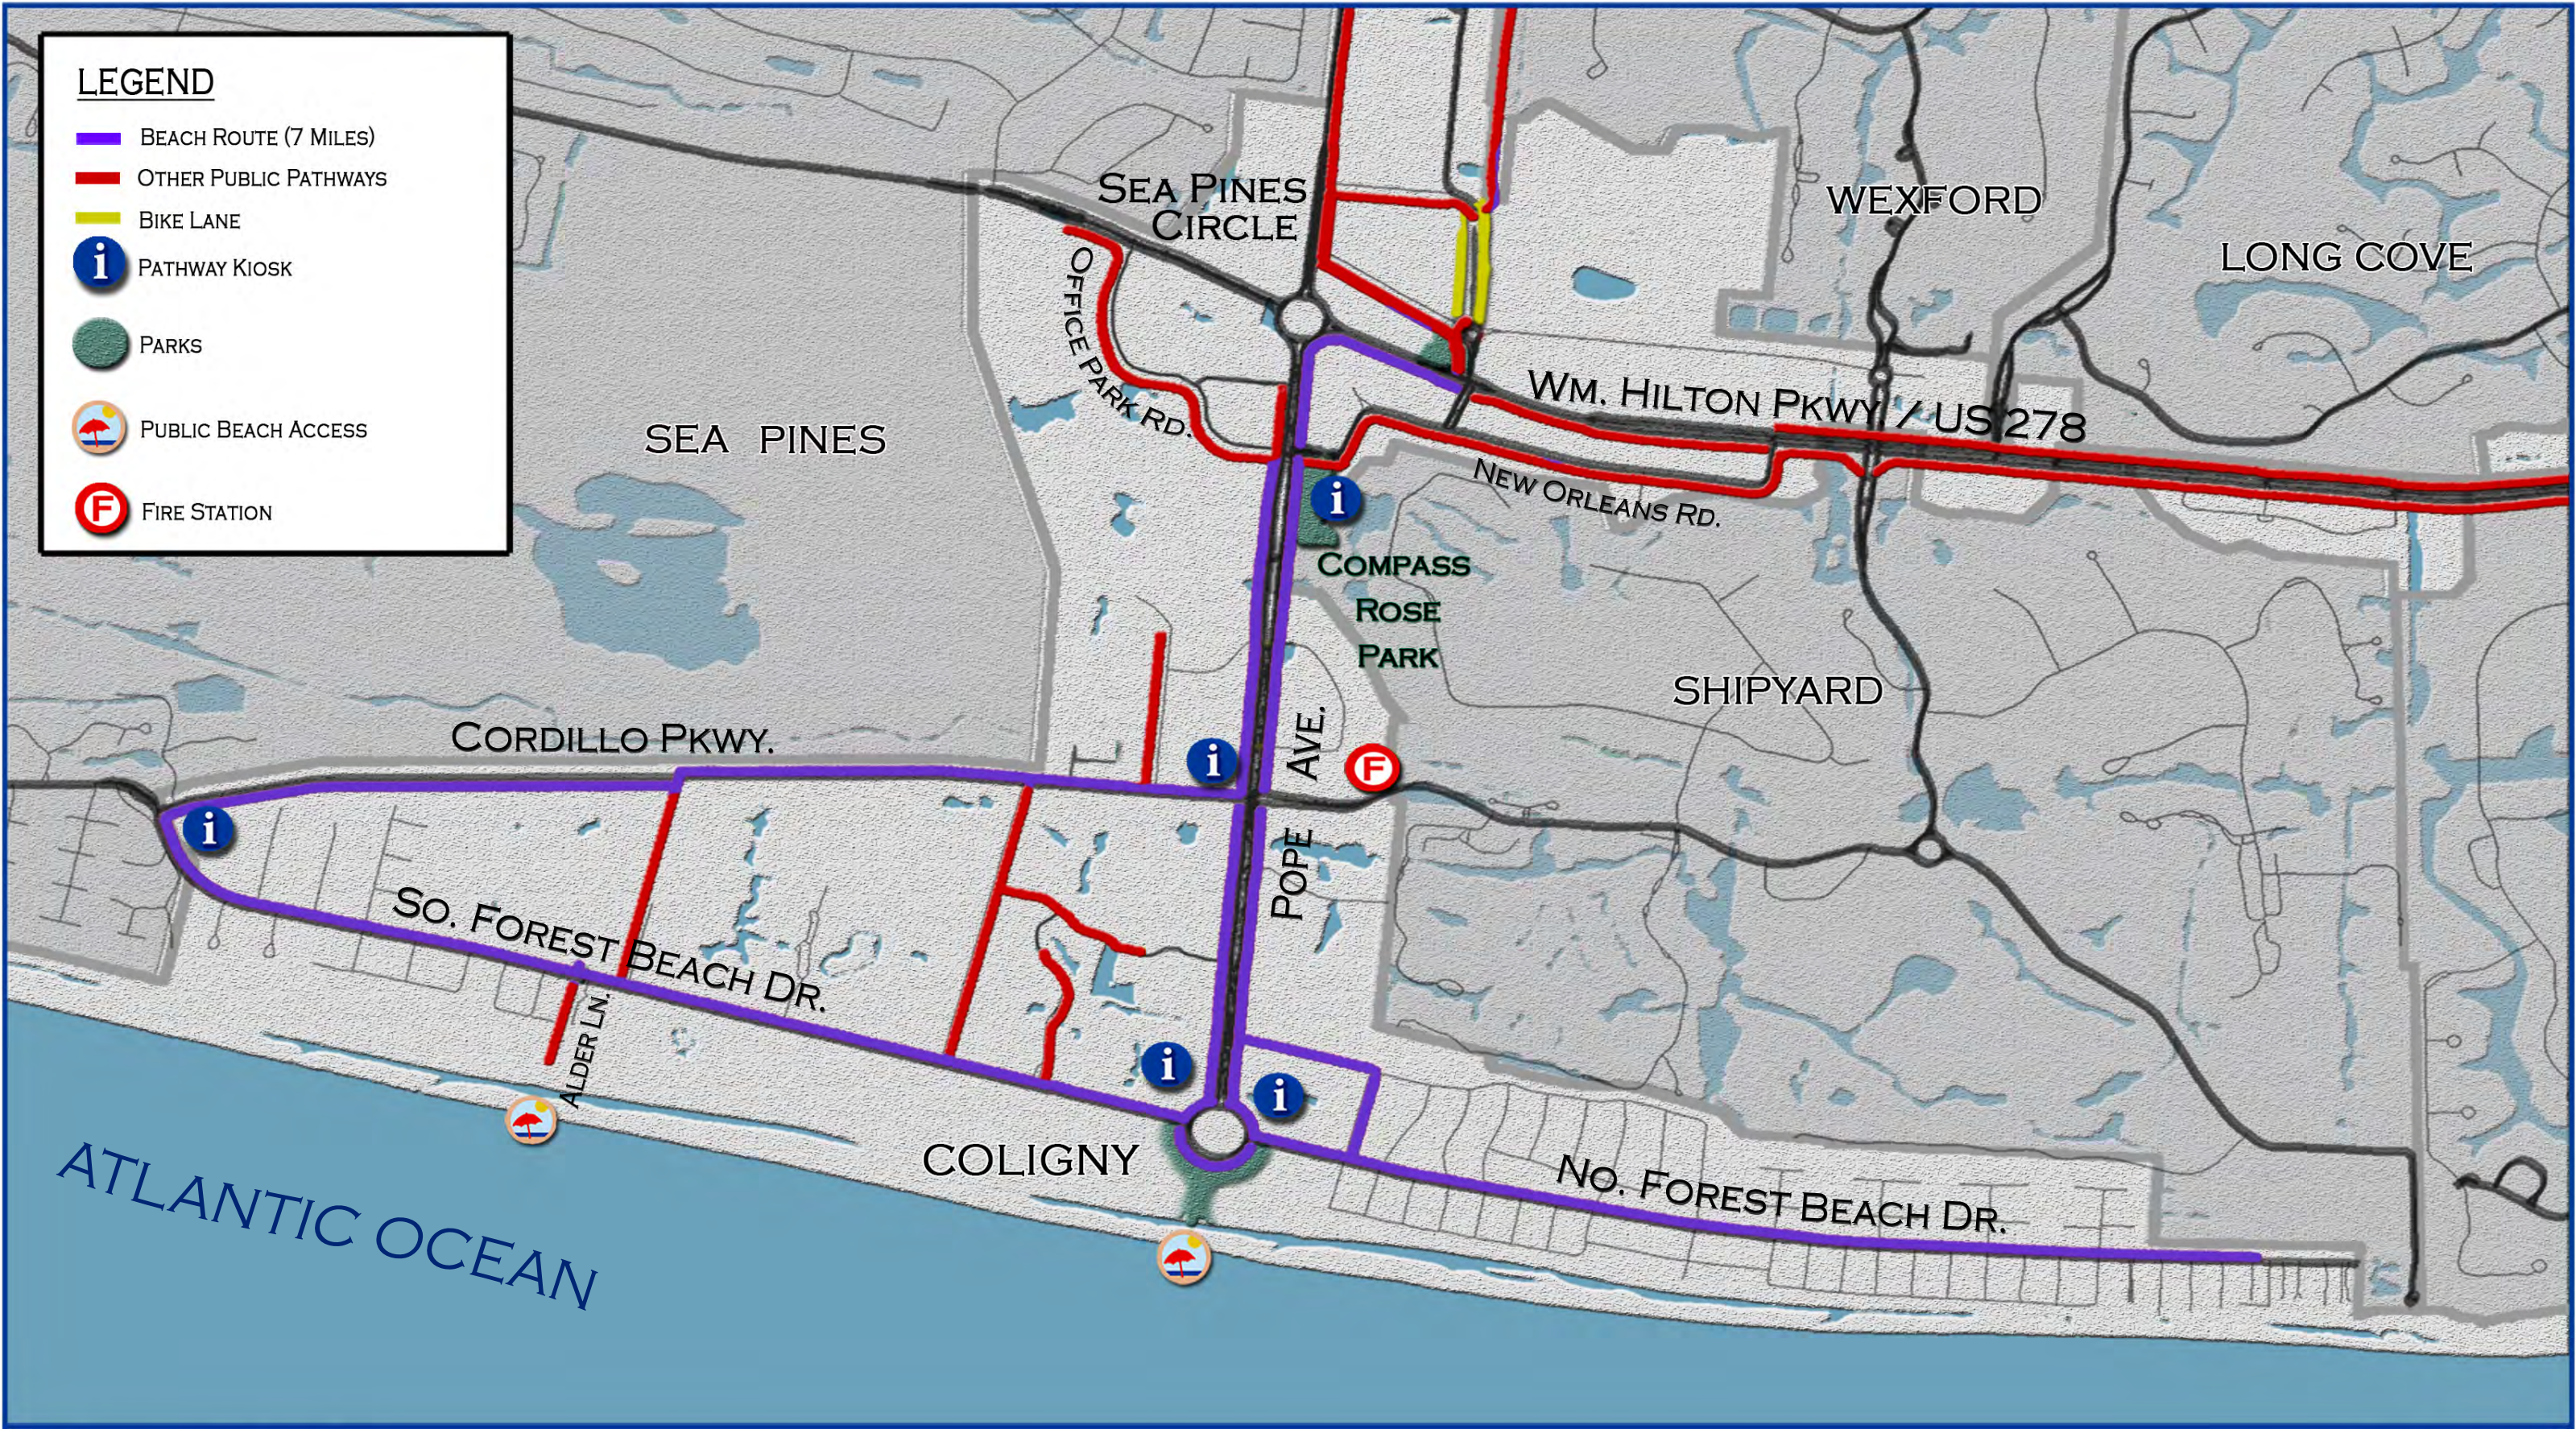

LEGEND

- BEACH ROUTE (7 MILES)
- OTHER PUBLIC PATHWAYS
- BIKE LANE
- PATHWAY KIOSK
- PARKS
- PUBLIC BEACH ACCESS
- FIRE STATION

LOCATION MAP

BEACH AREA PATHWAY ROUTE

TOWN OF HILTON HEAD ISLAND