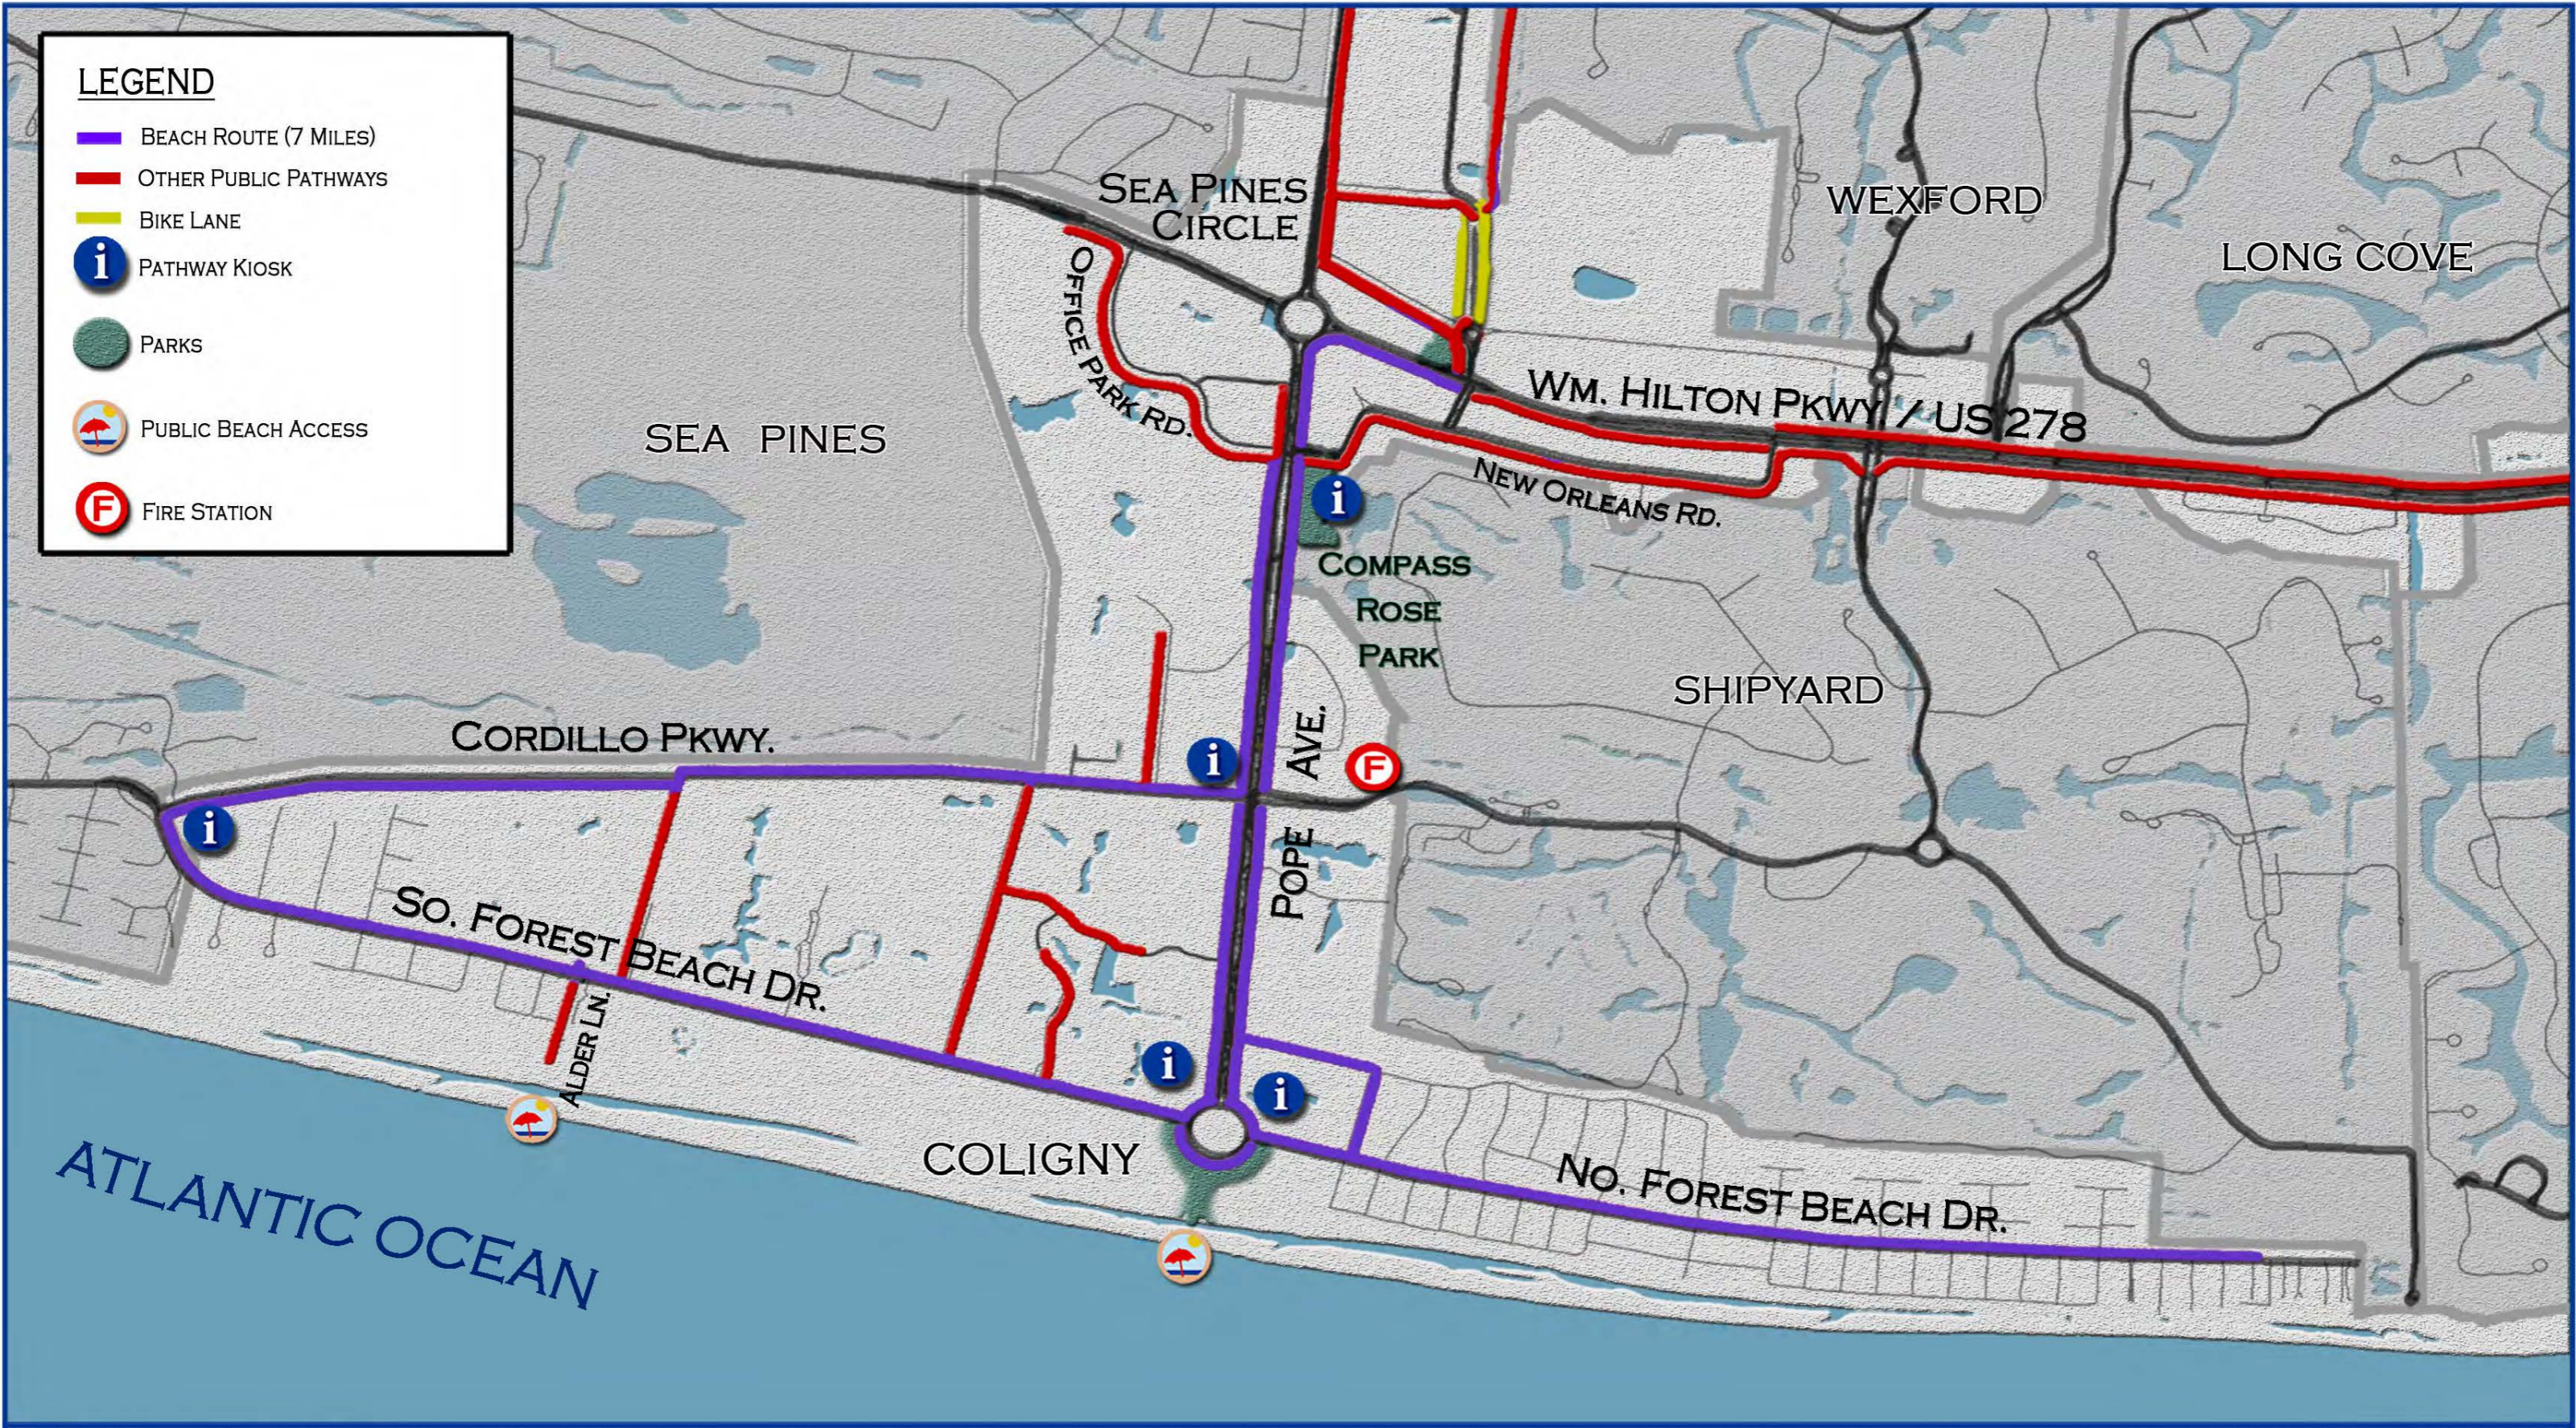

LEGEND

- BEACH ROUTE (7 MILES)
- OTHER PUBLIC PATHWAYS
- BIKE LANE
- PATHWAY KIOSK
- PARKS
- PUBLIC BEACH ACCESS
- FIRE STATION

LOCATION MAP

BEACH AREA PATHWAY ROUTE

TOWN OF HILTON HEAD ISLAND