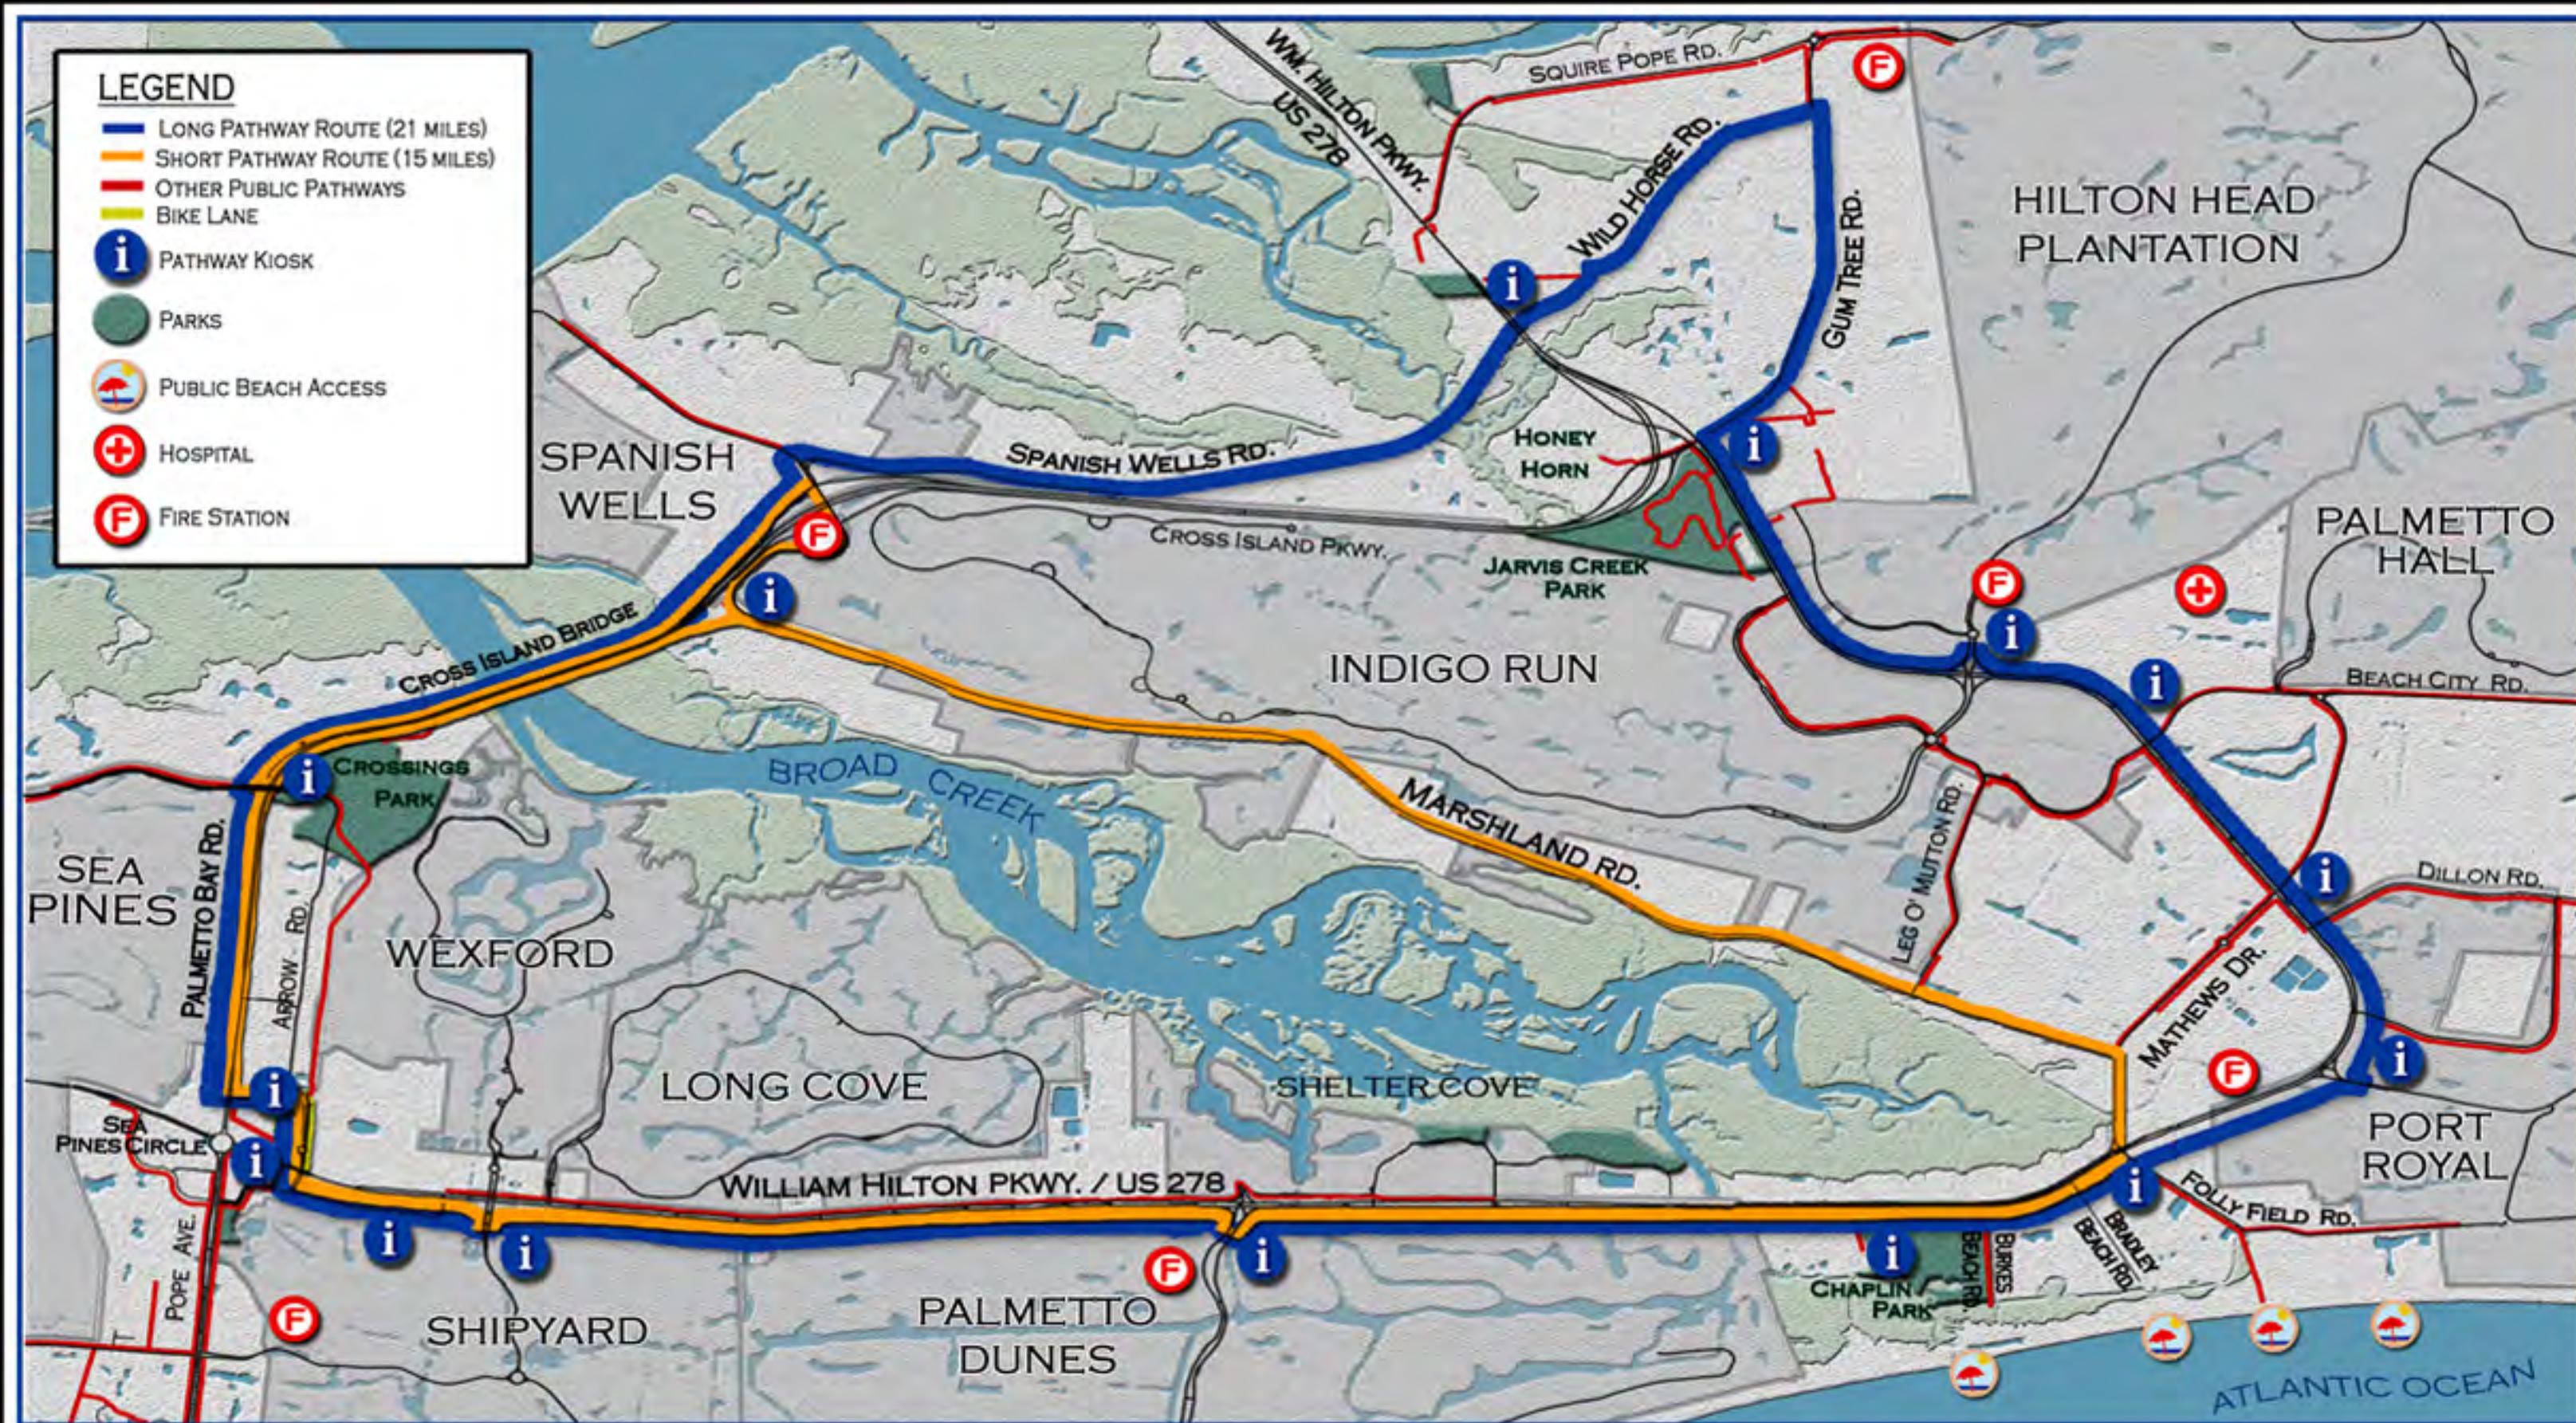

LEGEND

- LONG PATHWAY ROUTE (21 MILES)
- SHORT PATHWAY ROUTE (15 MILES)
- OTHER PUBLIC PATHWAYS
- BIKE LANE
- PATHWAY KIOSK
- PARKS
- PUBLIC BEACH ACCESS
- HOSPITAL
- FIRE STATION

LONG AND SHORT PATHWAY ROUTES

TOWN OF HILTON HEAD ISLAND